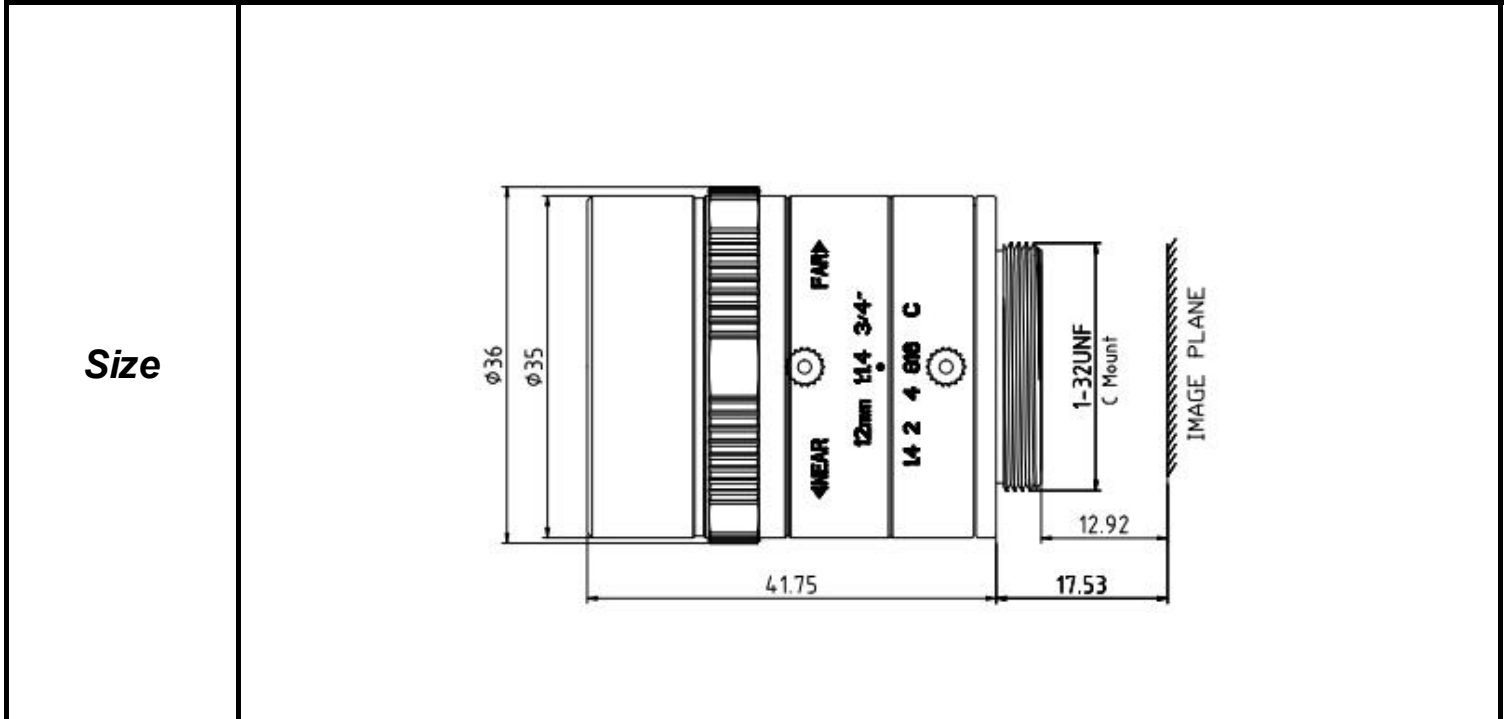

# SPECIFICATIONS

Parameter of Lens		Photo ( Just for Reference )	
Name	5Mega pixel		
Model No	SN1214MP-5C		
Focal-Length(mm)	12		
Aperture(D/f)	F1.4		
Mount	C		
Format(inch)	3/4"		
Field of View(H-fov)	46°		
Mega pixel	5		
Weight(g)	90		
M.O.D(m)	0.2		
Operation	Focus		Manual
	Zoom		-
	Iris		Manual

Tolerance	Dimension	0-10	10-30	30-100	Unit
		Tolerance	±0.10	±0.20	±0.30