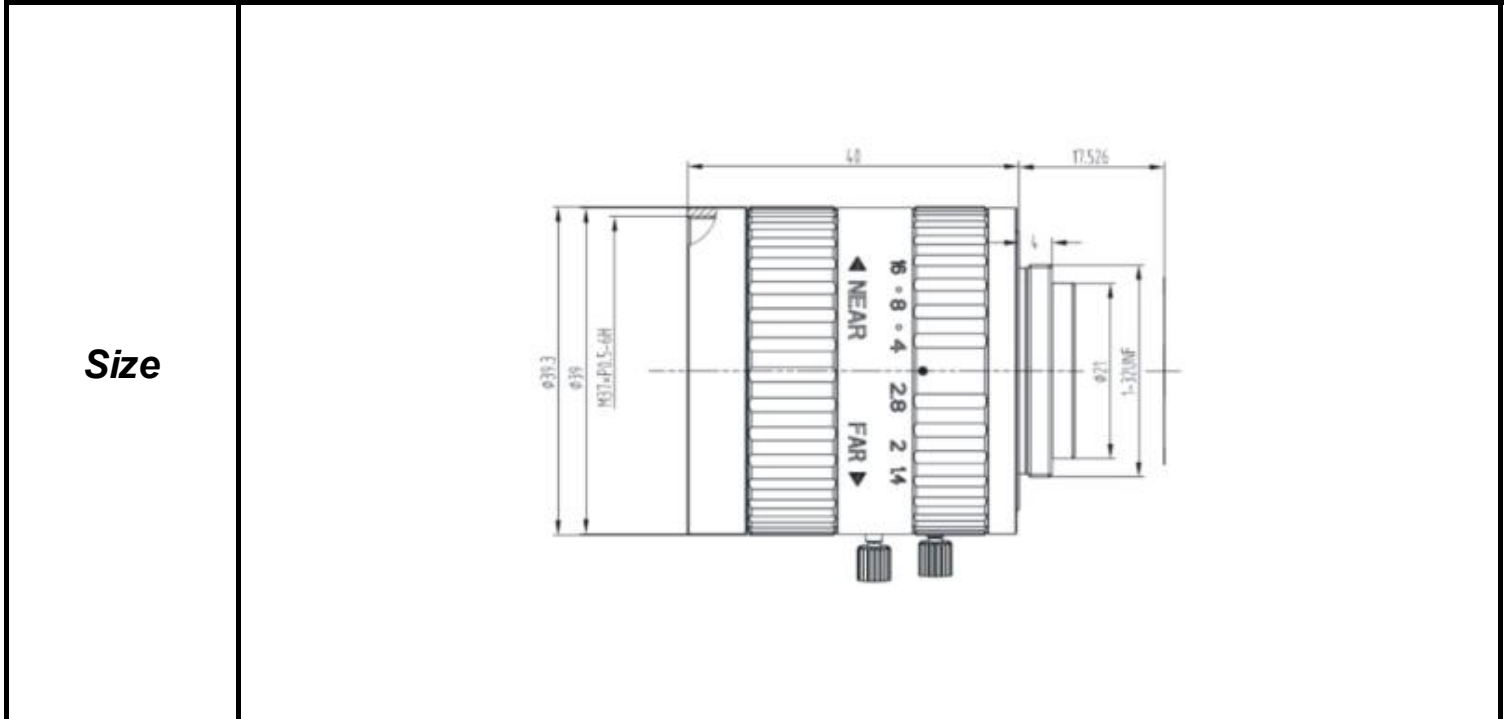

SPECIFICATIONS

| Parameter of Lens | | Photo (Just for Reference) | | | |
|----------------------|-------------|------------------------------|--|--|--|
| Name | 5Mega pixel | | | | |
| Model No | SR0814MP-5C | | | | |
| Focal-Length(mm) | 8 | | | | |
| Aperture(D/f) | F1.4 | | | | |
| Mount | C | | | | |
| Format(inch) | 3/2" | | | | |
| Field of View(H-fov) | 56.3° | | | | |
| Mega pixel | 5 | | | | |
| Weight(g) | | | | | |
| M.O.D(m) | 0.1 | | | | |
| Operation | Focus | Manual | | | |
| | Zoom | - | | | |
| | Iris | Manual | | | |

| Tolerance | Dimension | 0-10 | 10-30 | 30-100 | Unit |
|-----------|-----------|-----------|-------|--------|-------|
| | | Tolerance | ±0.10 | ±0.20 | ±0.30 |