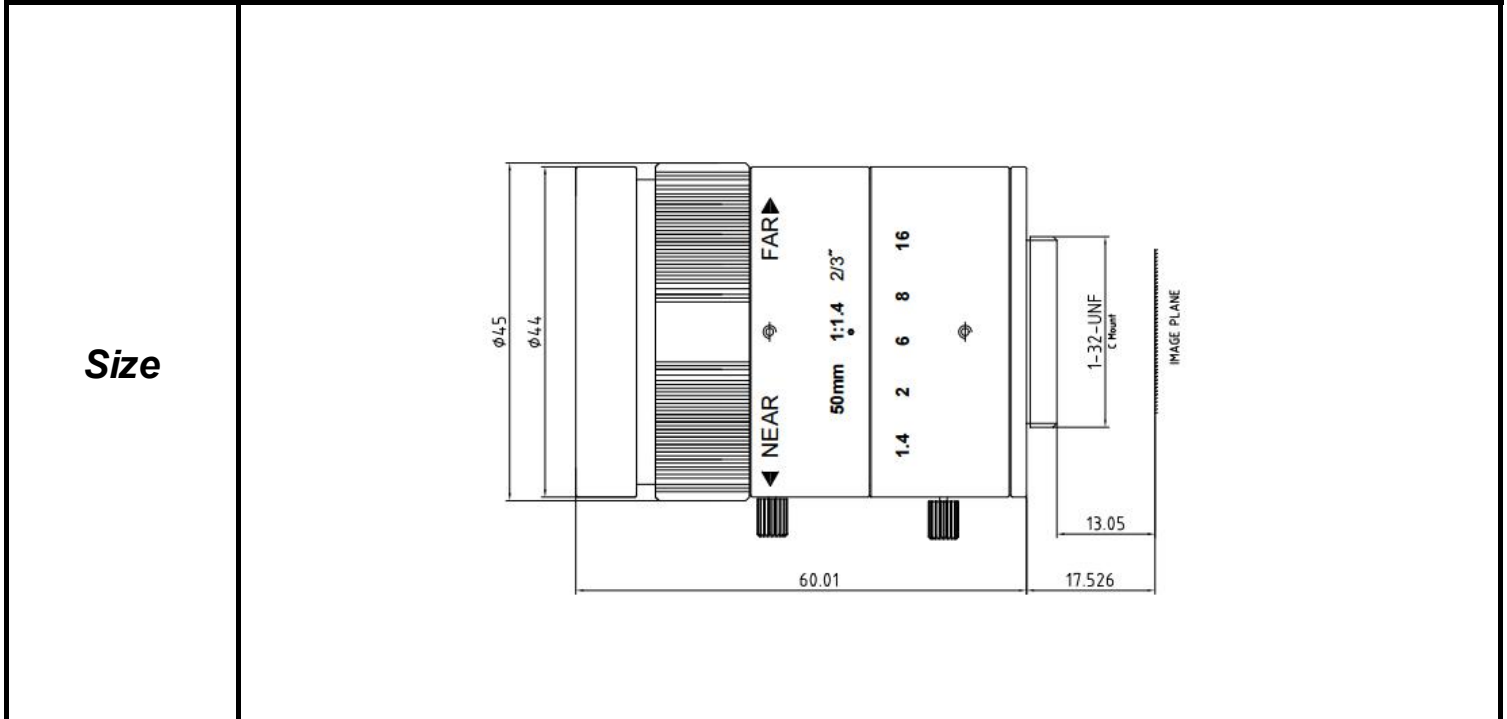

SPECIFICATIONS

Parameter of Lens		Photo (Just for Reference)
Name	5Mega pixel	
Model No	SR5014MP-5C-2	
Focal-Length(mm)	50	
Aperture(D/f)	F1.4	
Mount	CS	
Format(inch)	2/3"	
Field of View(H-fov)	10°	
Mega pixel	5	
Weight(g)	202	
M.O.D(m)	0.5	
Operation	Focus	Manual
	Zoom	-
	Iris	Manual

Tolerance	Dimension	0-10	10-30	30-100	Unit
	Tolerance		±0.10	±0.20	±0.30