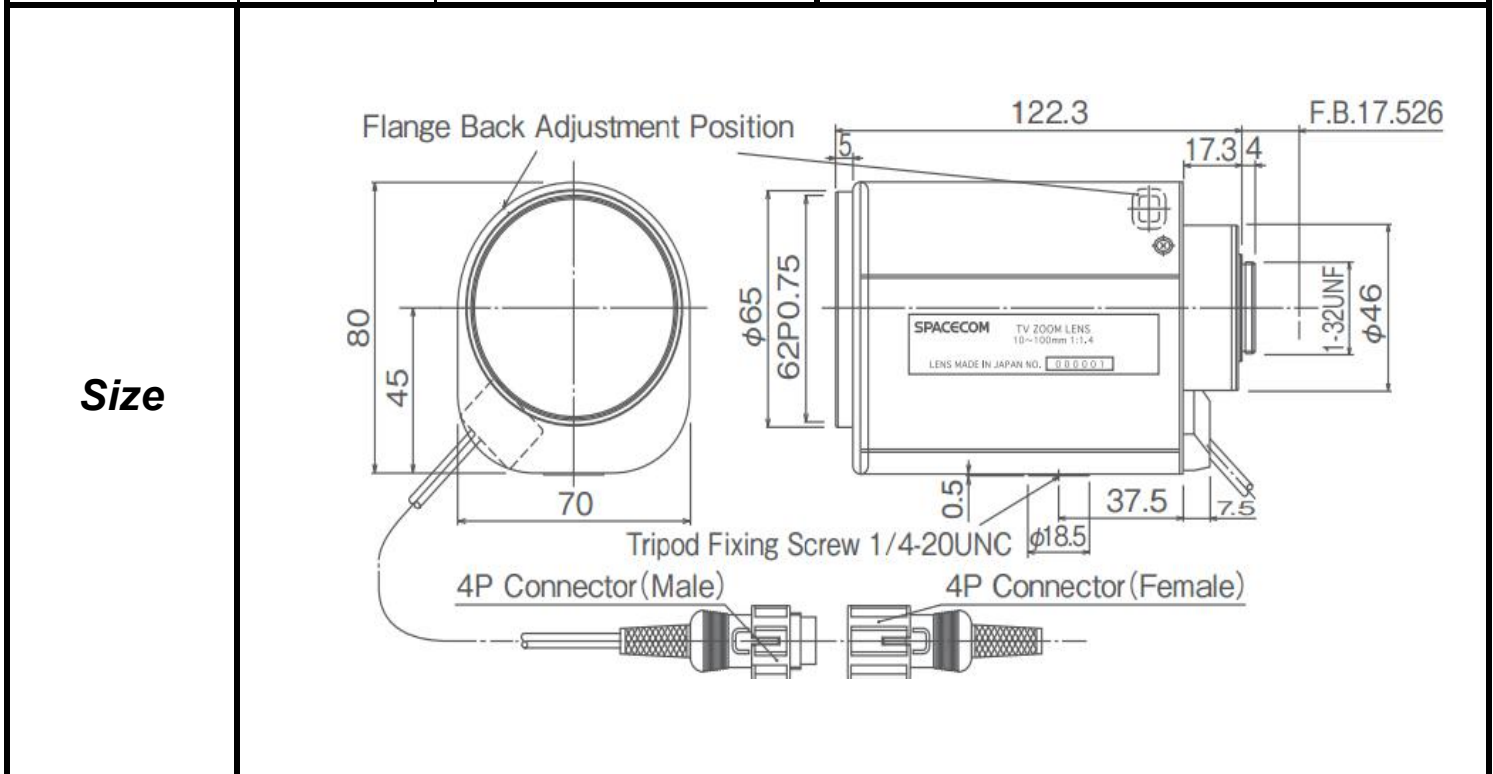

SPECIFICATIONS

Parameter of Lens		Photo (Just for Reference)
Name	Mega pixel	
Model No	SRL10100M	
Focal-Length(mm)	10 ~ 100	
Aperture(D/f')	F1.4	
Mount	C	
Format(inch)	2/3"	
Field of View(H-fov)	34.8° ~ 3.8°	
Mega pixel	>1	
Weight(g)		
M.O.D(m)	1.2	
Operation	Focus	
	Zoom	Motorized
	Iris	Motorized

Tolerance	Dimension	0-10	10-30	30-100	Unit
	Tolerance		±0.10	±0.20	±0.30