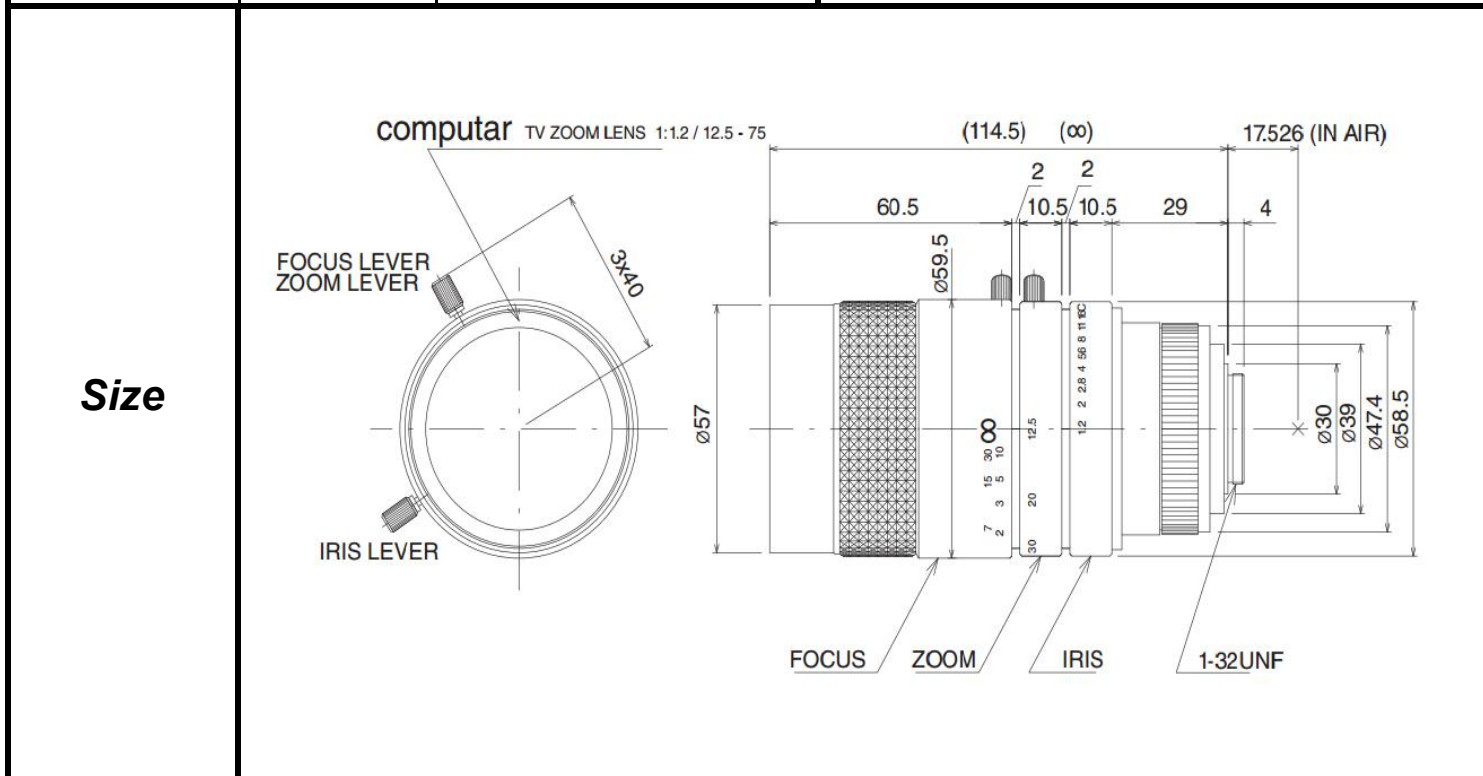

SPECIFICATIONS

Parameter of Lens		Photo (Just for Reference)
Name	Mega pixel	
Model No	SRV12575	
Focal-Length(mm)	12.5 ~ 75	
Aperture(D/f')	F1.2	
Mount	C	
Format(inch)	2/3"	
Field of View(H-fov)	38.3° ~ 6.7°	
Mega pixel	>1	
Weight(g)	483	
M.O.D(m)	1	
Operation	Focus	Manual
	Zoom	Manual
	Iris	Manual

Tolerance	Dimension	0-10	10-30	30-100	Unit
	Tolerance		±0.10	±0.20	±0.30