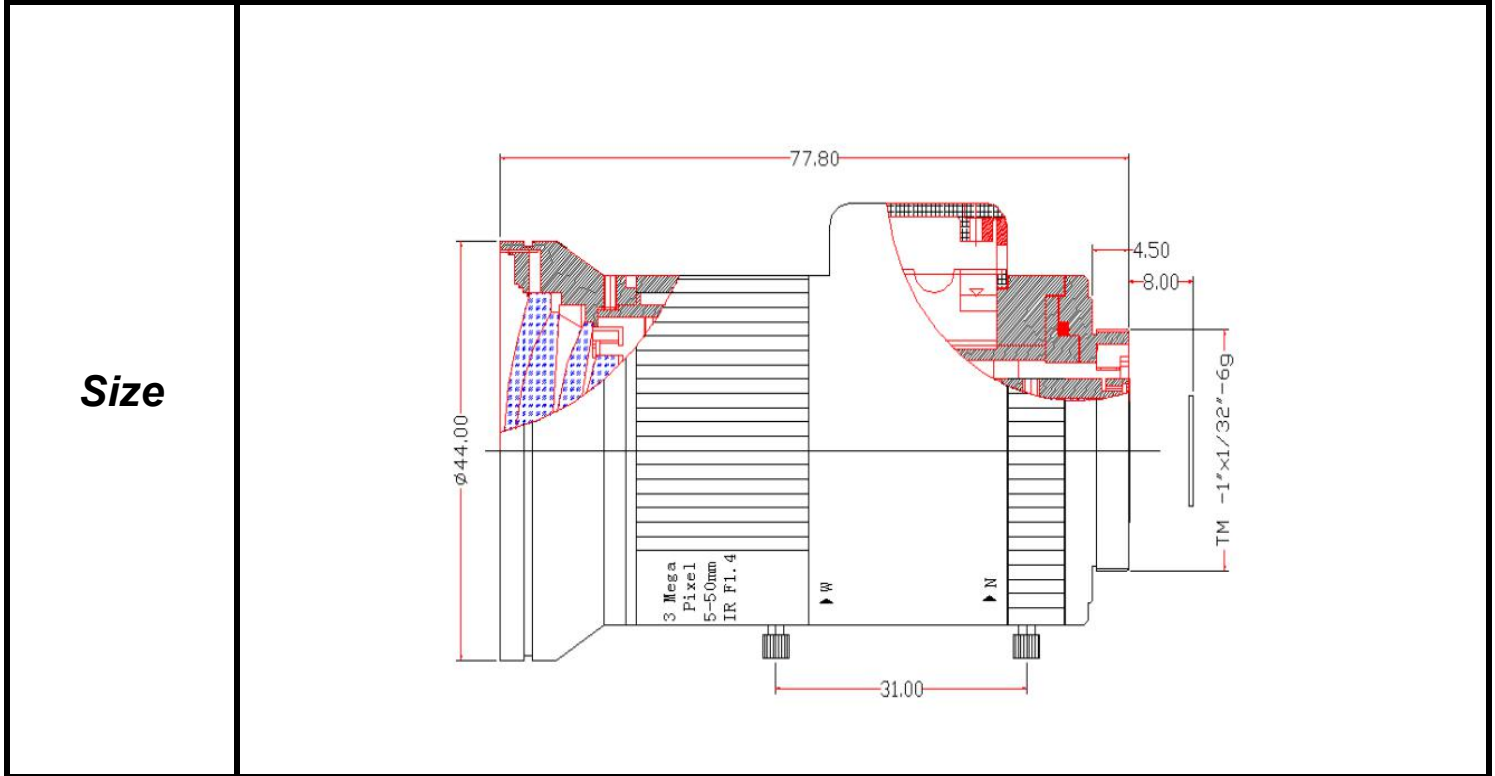

# SPECIFICATIONS

Parameter of Lens		Photo ( Just for Reference )	
Name	3Mega pixel/IR		
Model No	SSV0550IRMP-3		
Focal-Length(mm)	5~50		
Aperture(D/f')	F1.4		
Mount	CS		
Format(inch)	1/2.5"		
Field of View(H-fov)	5.36° ~ 51.5°		
Mega pixel	3		
Weight(g)	157.4±2		
M.O.D(m)	0.2		
Operation	Focus		Manual
	Zoom		Manual
	Iris		Manual

Tolerance	Dimension	0-10	10-30	30-100	Unit
	Tolerance		±0.10	±0.20	±0.30