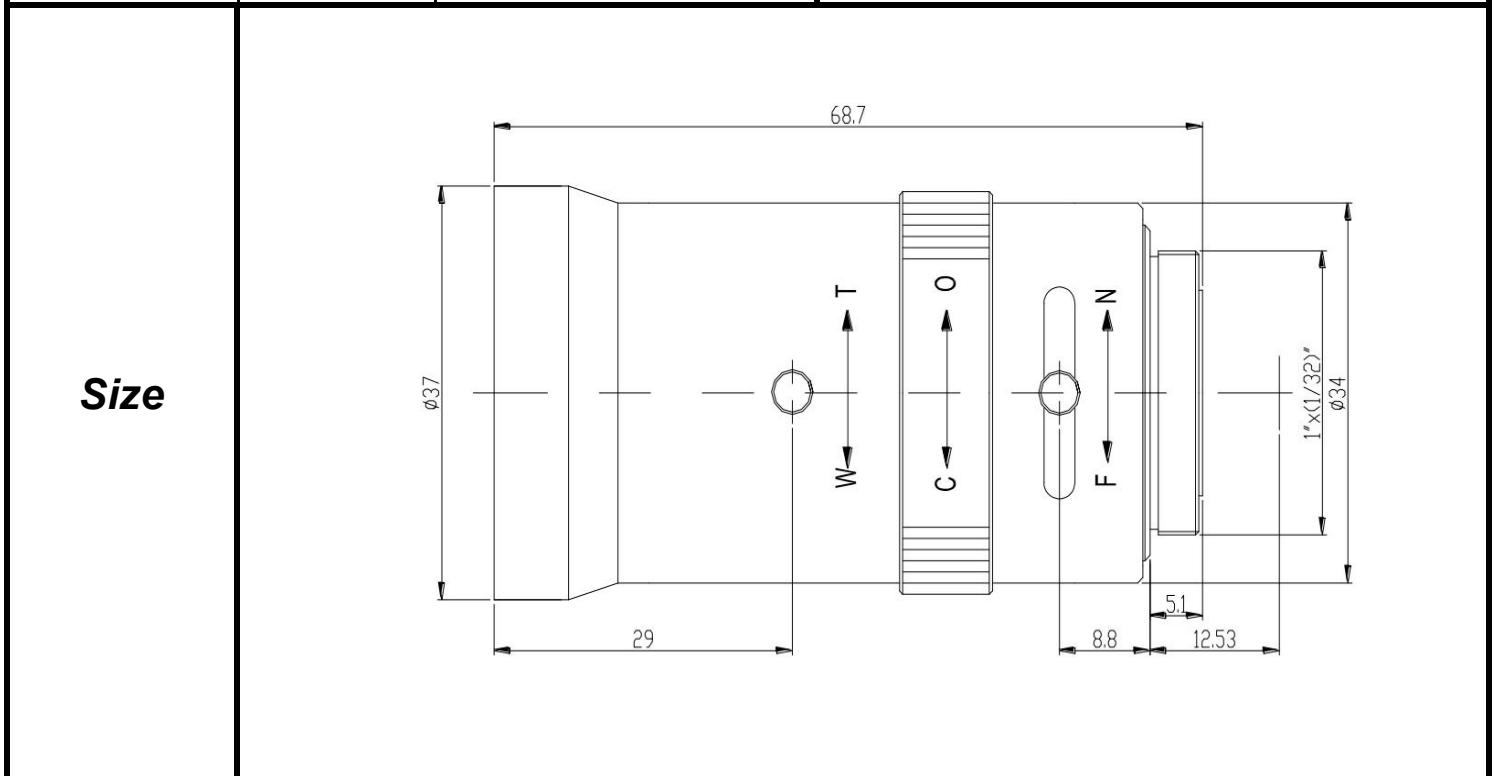

SPECIFICATIONS

Parameter of Lens		Photo (Just for Reference)	
Name	Mega pixel/IR		
Model No	SSV0660		
Focal-Length(mm)	6~60		
Aperture(D/f')	F1.6		
Mount	CS		
Format(inch)	1/3"		
Field of View(H-fov)	44° ~ 4.58°		
Mega pixel	>1		
Weight(g)	118±3		
M.O.D(m)	0.5		
Operation	Focus		Manual
	Zoom		Manual
	Iris	Manual	

Tolerance	Dimension	0-10	10-30	30-100	Unit
	Tolerance	±0.10	±0.20	±0.30	mm