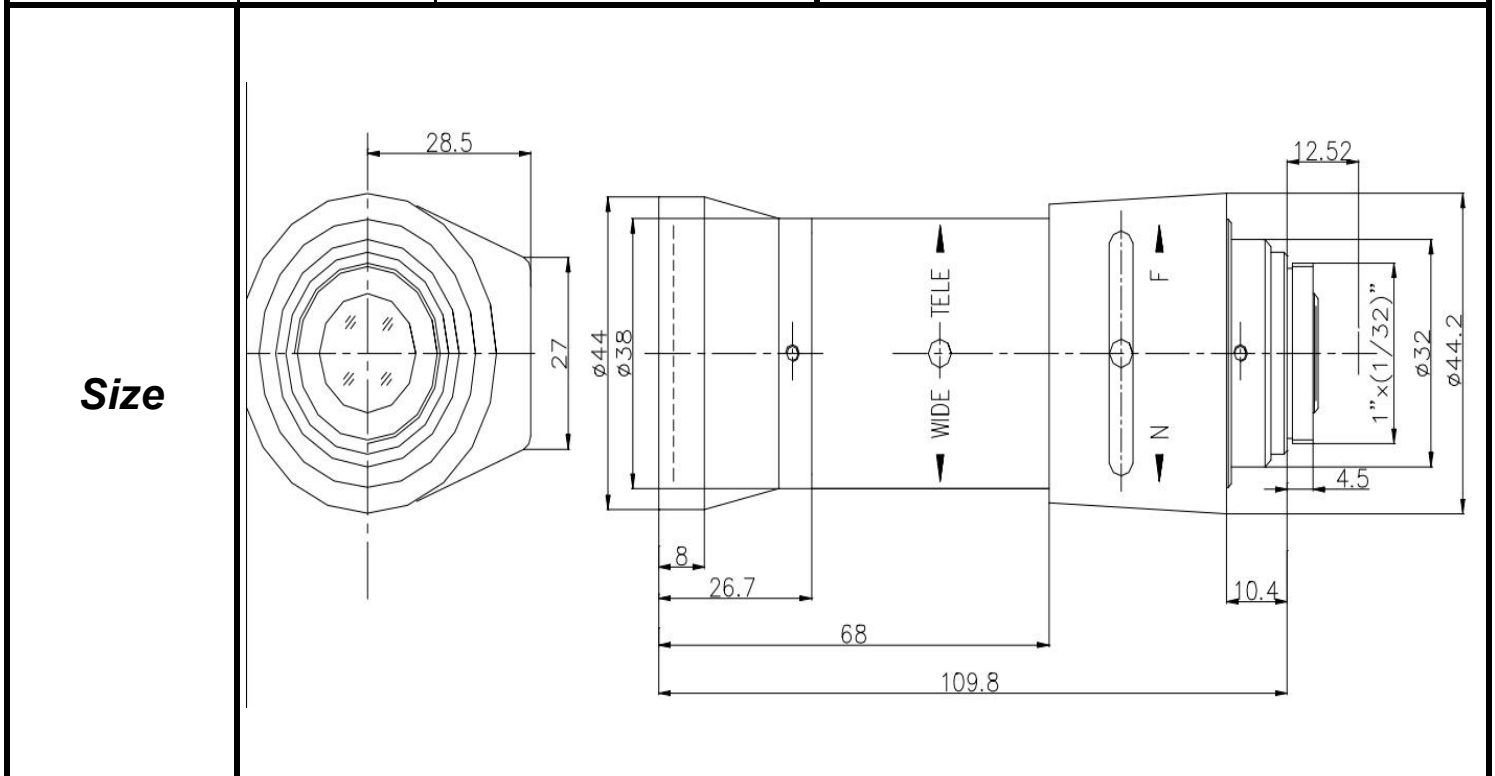

# SPECIFICATIONS

Parameter of Lens		Photo ( Just for Reference )
Name	1Mega pixel/IR	
Model No	SSV10120GNBIRMP-1	
Focal-Length(mm)	10~120	
Aperture(D/f')	1/1.6	
Mount	CS	
Format(inch)	1/3"	
Field of View(H-fov)	27° ~ 2.3°	
Mega pixel	1	
Weight(g)	210±2	
M.O.D(m)	2	
Operation	Focus	
	Zoom	Manual
	Iris	DC-Iris

Tolerance	Dimension	0-10	10-30	30-100	Unit
	Tolerance		±0.10	±0.20	±0.30