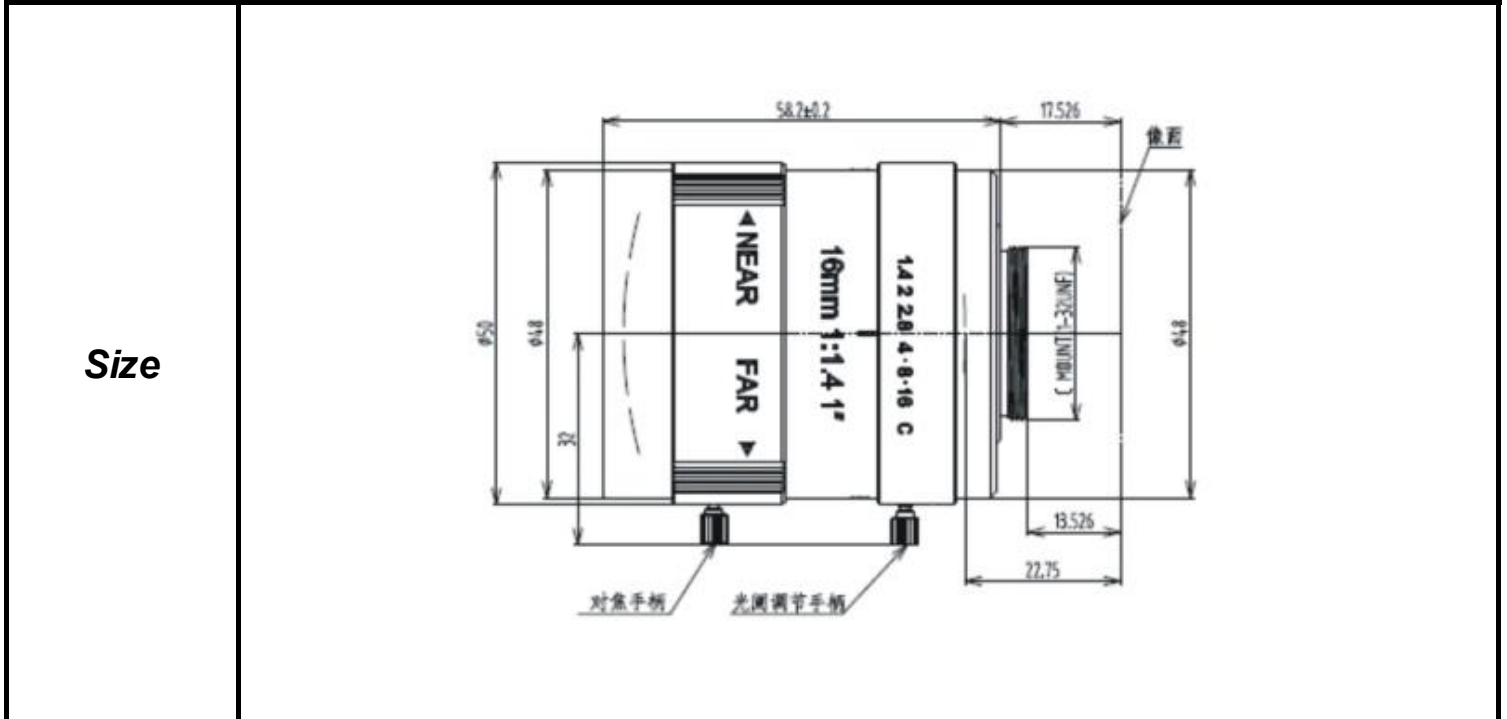

# SPECIFICATIONS

Parameter of Lens		Photo ( Just for Reference )			
Name	5Mega pixel				
Model No	ST1614MP-5C				
Focal-Length(mm)	16				
Aperture(D/f)	F1.4				
Mount	C				
Format(inch)	1"				
Field of View(H-fov)	29.9°				
Mega pixel	5				
Weight(g)					
M.O.D(m)	0.1				
Operation	Focus	Manual			
	Zoom	-			
	Iris	Manual			

Tolerance	Dimension	0-10	10-30	30-100	Unit
	Tolerance		±0.10	±0.20	±0.30