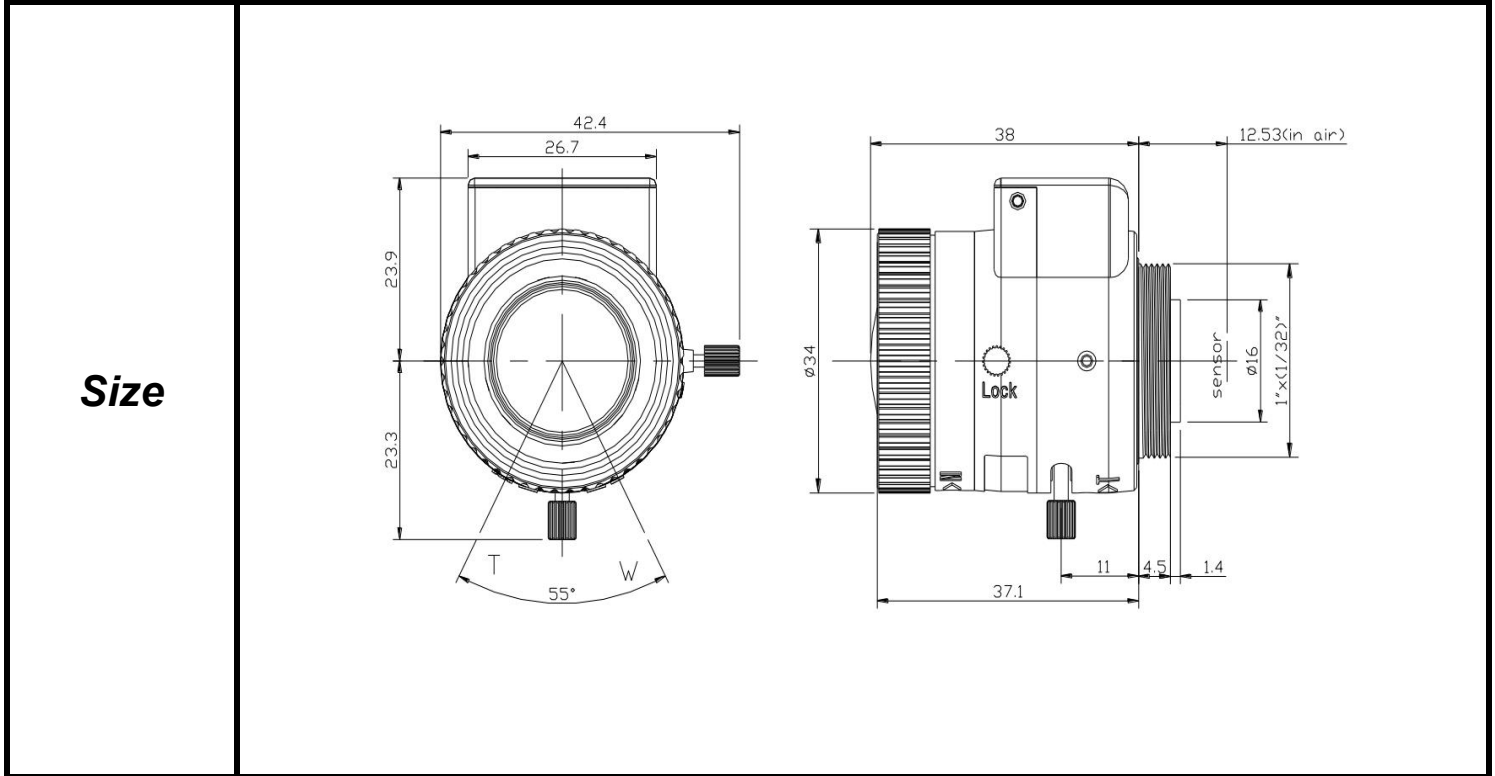

SPECIFICATIONS

Parameter of Lens		Photo (Just for Reference)
Name	3Mega pixel/IR	
Model No	SV03610PIRMP-3	
Focal-Length(mm)	3.6 ~ 10	
Aperture(D/f')	F1.5	
Mount	CS	
Format(inch)	1/1.8"	
Field of View(H-fov)	106° ~ 41°	
Mega pixel	3	
Weight(g)	46	
M.O.D(m)	0.3	
Operation	Focus	Manual
	Zoom	Manual
	Iris	P-Iris

Tolerance	Dimension	0-10	10-30	30-100	Unit
	Tolerance		±0.10	±0.20	±0.30